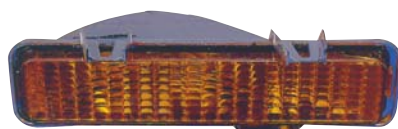

CANYON '04

REPLACEMENT FOR

335-1917PXUSV
335-1917PXUS2
TAIL LAMP
 5PRS 4.67CFT

OEM PARTS
 335-1914R/L-US

TUNING PARTS
 335-1917PXUSV

LED

CHROME

TUNING PARTS
 335-1917PXUS2

LED

BLACK

CHEVROLET PICK-UP TRUCKS MID SIZE
 COLORADO '04

CANYON '04

REPLACEMENT FOR

335-1120P-U-B
HEAD LAMP
 2PRS 8.15CFT

OEM PARTS
 335-1120R/L-AS

TUNING PARTS
 335-1120P-U-B

SMOKE LENS

JIMMY '83-'94

REPLACEMENT FOR

332-1545PTU-VC
CORNER LAMP
 50PRS 1.89CFT

OEM PARTS
 332-1545R/L-US

TUNING PARTS
 332-1545PTU-VC

332-1627PTB-VC
FRONT LAMP
 20PRS 3.31CFT

OEM PARTS
 332-1627R/L-US