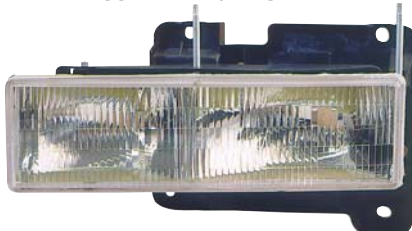

YUKON '92-'93 SUBURBAN '92-'93 SIERRA PICK-UP '90-'93

REPLACEMENT FOR

332-1117PXUS
HEAD LAMP
3PRS 3.70CFT
MR TYPE

OEM PARTS
332-1117R/L-AS