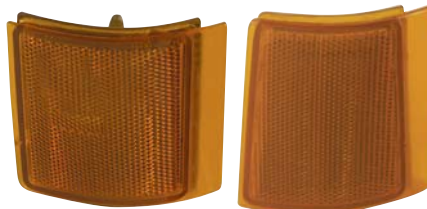

G.M.C. SPORT UTILITIES

332-1528P-U-VC
CORNER LAMP
 20PRS 1.30CFT

OEM PARTS
 332-1528R/L-US

TUNING PARTS
 332-1528P-U-VC

332-1611PXUS
FRONT LAMP
 20PRS 4.83CFT

OEM PARTS
 332-1611R/L-US

TUNING PARTS
 332-1611PXUS

YUKON '94-'99 SUBURBAN '94-'99 SIERRA PICK-UP '94-'00

REPLACEMENT FOR

332-1117PXUS
HEAD LAMP
 3PRS 3.70CFT
 MR TYPE

OEM PARTS
 332-1117R/L-AS

TUNING PARTS
 332-1117PXUS

9005/9006

332-1544FTB-CC
332-1544FTB-CS
332-1544FTX
CORNER LAMP
 25FPS 2.56CFT
 10FPS 1.48CFT
 (332-1544+332-1548)

OEM PARTS
 332-1544R/L-US
 332-1548R/L-US

TUNING PARTS
 332-1544FTB-CC

CLEAR

332-1544FTB-CS

TUNING PARTS
 332-1544FTX

MR TYPE

SMOKE

**YUKON '94-'99
SUBURBAN '94-'99
SIERRA PICK-UP '94-'00**